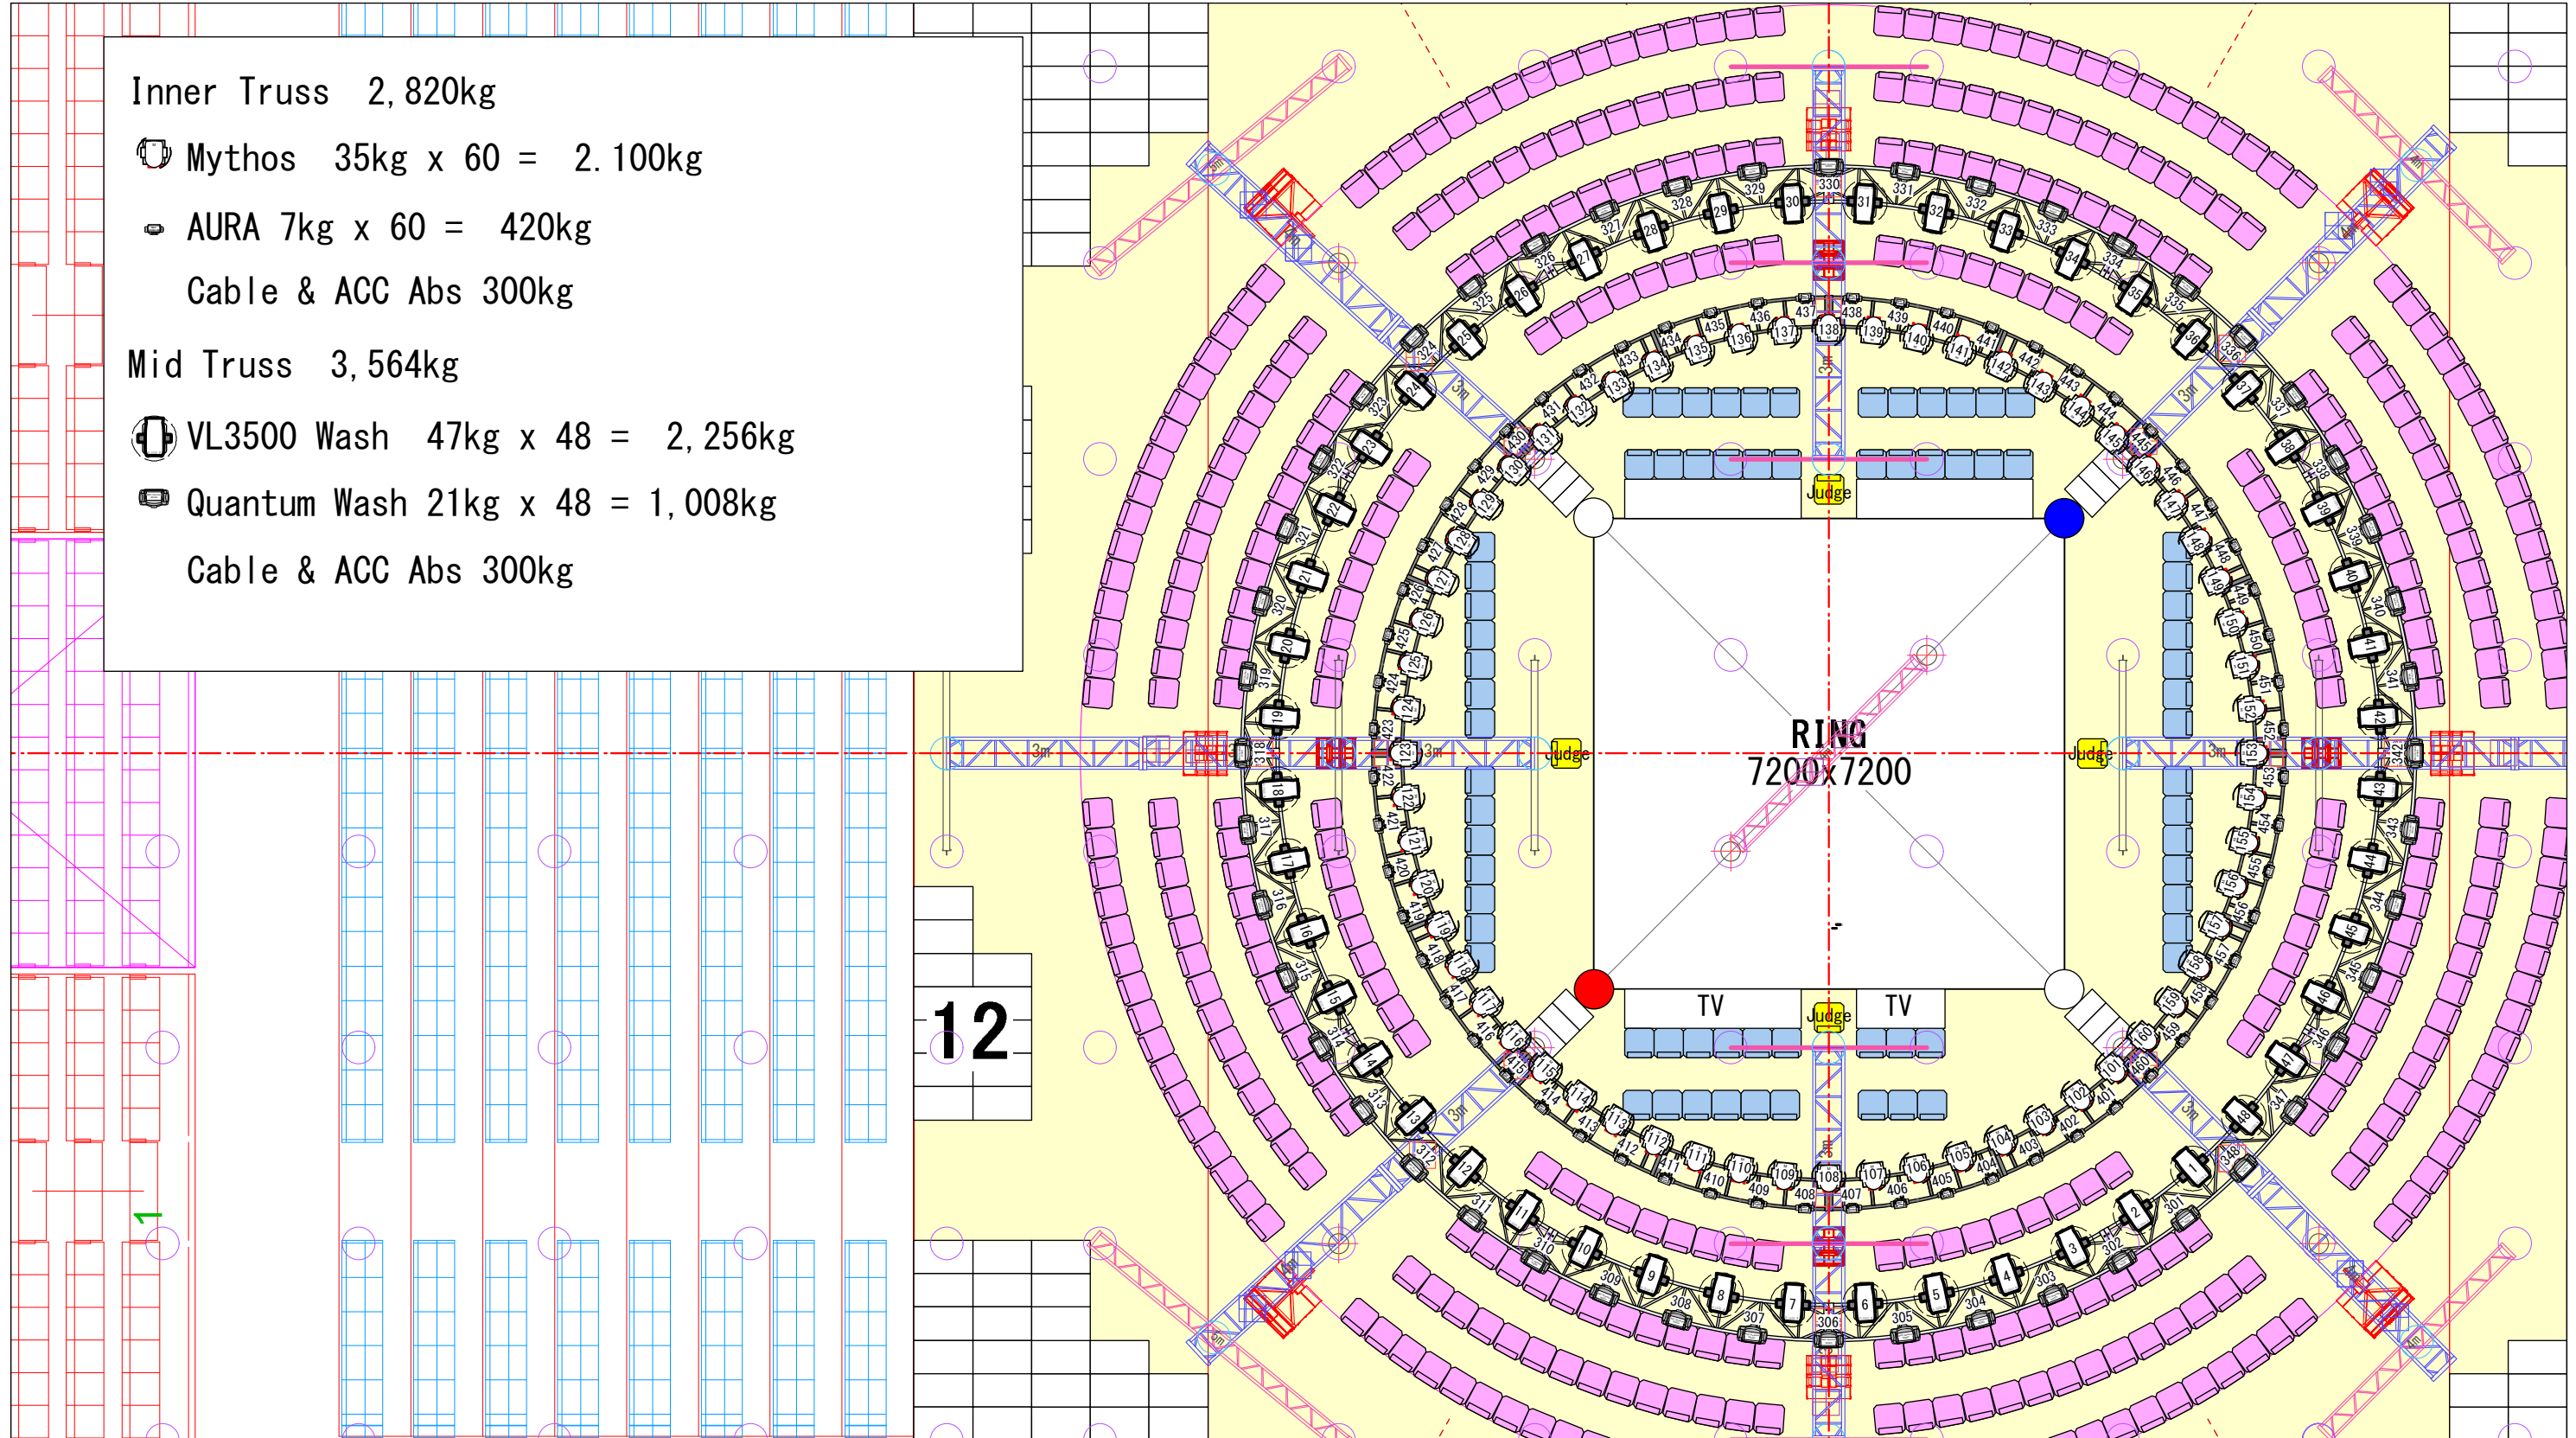

# Hung (Circle Truss)

Inner Truss 2,820kg

☐ Mythos 35kg x 60 = 2.100kg

● AURA 7kg x 60 = 420kg

Cable & ACC Abs 300kg

Mid Truss 3,564kg

☐ VL3500 Wash 47kg x 48 = 2,256kg

☐ Quantum Wash 21kg x 48 = 1,008kg